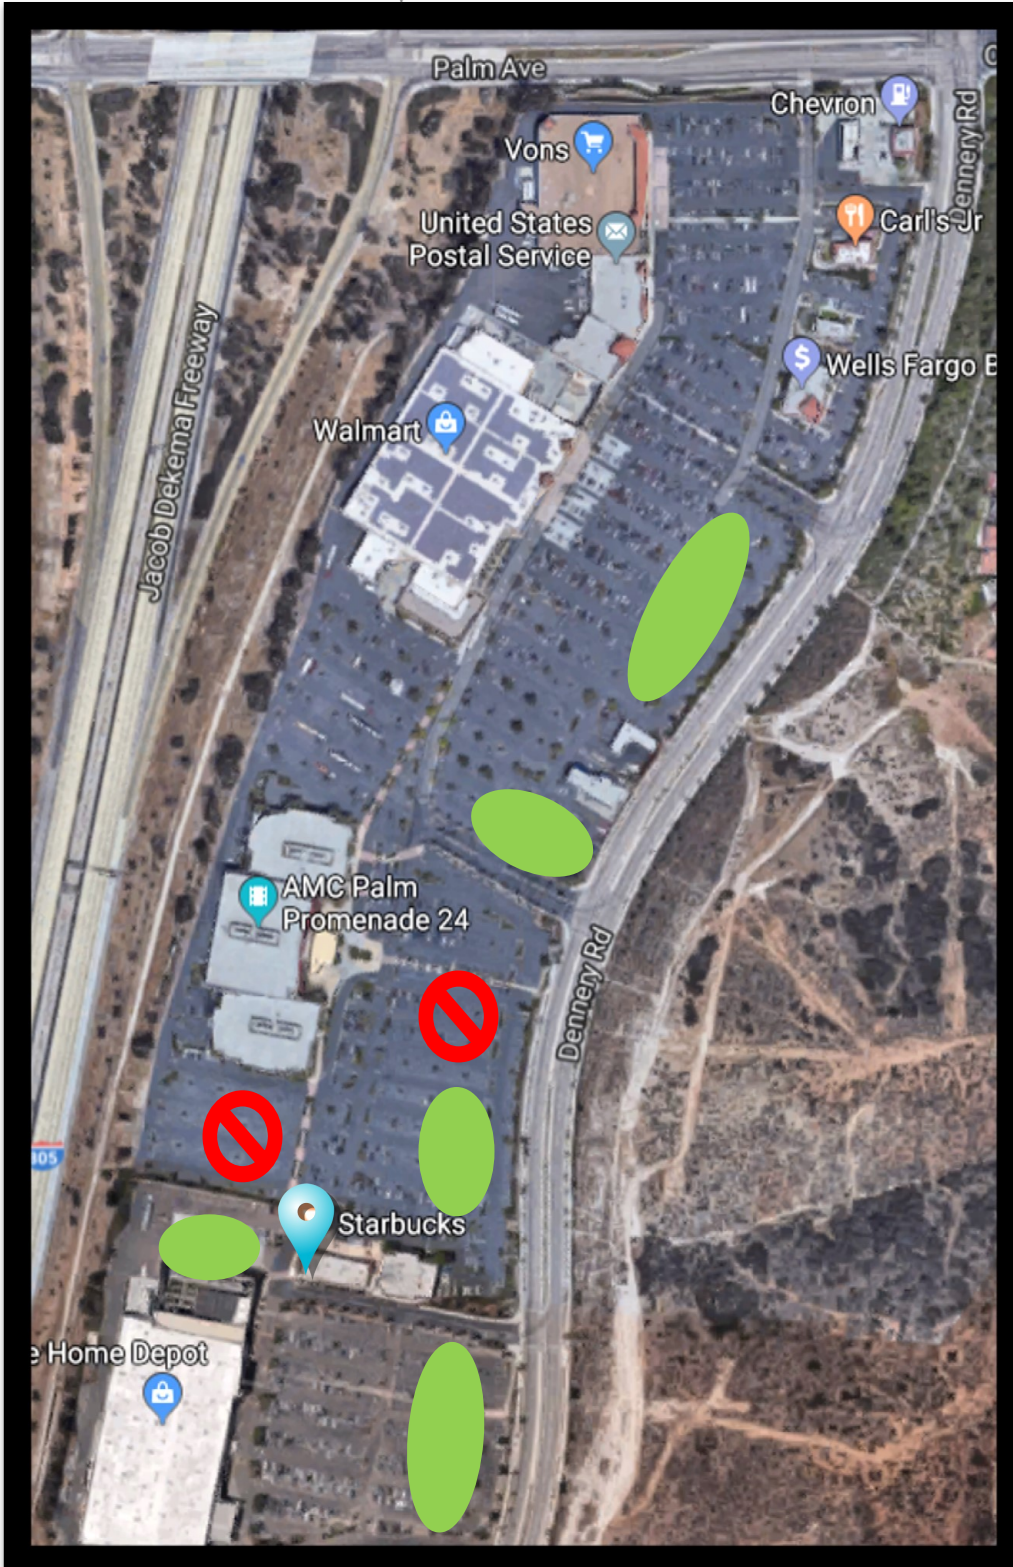

SAN DIEGO CHECK-IN LOCATION FOR BAJA TRIPS

940 Dennergy Rd #101
San Diego, CA 92154

We'll meet you in front of the **Starbucks**, between **Home Depot** and the **AMC movie theater**.

WHERE TO PARK?

 Parking OK. Groups can use the parking lots near the Home Depot, Starbucks, and Walmart.

Do not park in the movie theater parking lot.